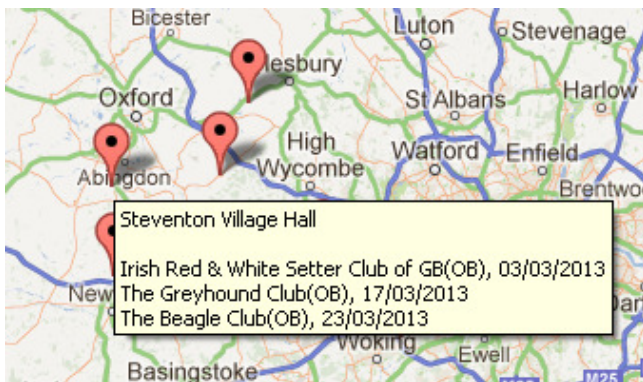

A map of the UK will be displayed with 'pushpins' showing show venues that have shows scheduled that meet the criteria specified in the options directly above the map/list (Fig 1).

Fig 1

To switch back to the Show List click on the list icon 

Viewing details

When placing your mouse pointer over a pushpin, venue and show information is displayed (Fig 2). Further details can be obtained by clicking on the pushpin (Fig 3)

Fig 2

Fig 3

Click on the "[Further details...](#)" link to view the show details page for the selected show.