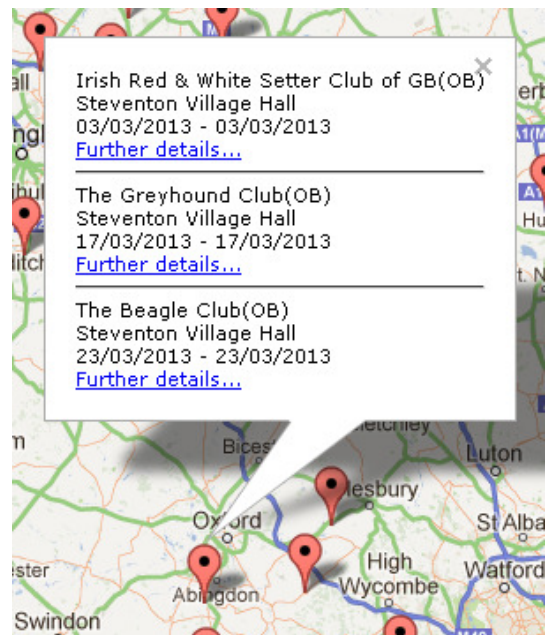

Dog Show Central – Show Map

A new feature has been added to Dog Show Central, for registered users with a paid subscription, called the **Show Map**.

The Show Map is available from the Show List by clicking on the map icon  This icon will only be displayed for registered users that are logged in.

A map of the UK will be displayed with 'pushpins' showing show venues that have shows scheduled that meet the criteria specified in the options directly above the map/list (Fig 1).

Fig 1

To switch back to the Show List click on the list icon 

Map Navigation

To drag the map to position it where required click on the map and whilst keeping the mouse button pressed move the mouse. Release the mouse button when the map is positioned as required.

Viewing details

When placing your mouse pointer over a pushpin, venue and show information is displayed (Fig 2). Further details can be obtained by clicking on the pushpin (Fig 3)

Fig 2

Fig 3

Click on the "[Further details...](#)" link to view the show details page for the selected show.